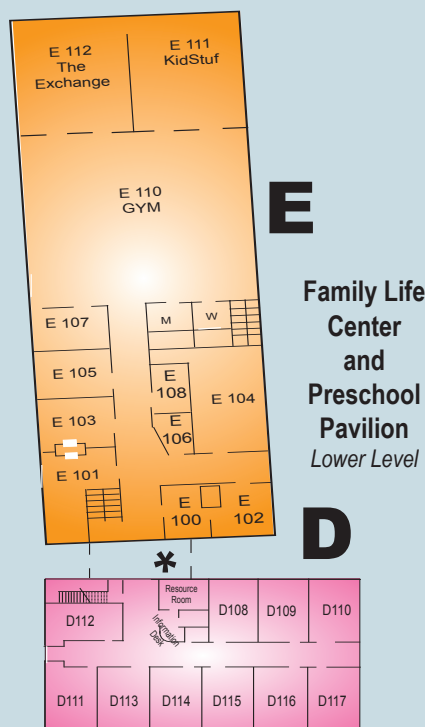

Each Sunday morning, individuals meet in Small Groups to explore and discover the truths the Bible has for their everyday life. We call this "Small Group Bible Study."

A Small Group Bible Study is a community that exists to invite people into the family of faith, to connect them through relationships and to help them discover God's Word. You can find more information for different age groups and classes at any of our Welcome Centers which are located in the Atrium, the back of the Worship Center and in the Foyer. We would love for you to get involved.

MID-WAY'S SERVICE SCHEDULE

SUNDAY AM

- 8:20am Early Hour Adult Small Group Bible Study Classes
- 9:30am Worship Service
- 9:45am Mid-Way Kids Small Group Bible Study Classes (Birth-5th Grade)
- 9:45am Adult & Teen Small Group Bible Study Classes
- 11:00am Worship Service
- Childcare (Birth - 2yrs)
- Wee-Worship (3yrs-K5)
- KidStuf (Grades 1st-5th)
- 11:15am Exchange/Adult Small Group Bible Study Classes

SUNDAY PM

- 5:00pm Adult Teacher's Meeting
- 6:00pm Worship Service
- Life University *
- Awana (2yr-5th Grade) *

WEDNESDAY PM

- 5:30-8:30pm Mid-Way Kids on Wednesdays (Birth - 5th Grade)
- 6:00-6:45pm Mid-Way Kids Teacher's Meetings
- 7:00-8:00pm Mid-Way's Mid-Week Service
- 7:00-8:00pm Refuge Teen Service for 6th-12th Grades
- 7:00-8:30pm Mid-Way Choir Practice
- 8:15-9:15pm The Exchange College & Young Adult Service

* Programs meet September through April

MID-WAY BAPTIST CHURCH
6910 Fayetteville Road • Raleigh, NC 27603
919.772.5864 • WWW.MID-WAY.COM

FALL 2022

SMALL GROUP BIBLE STUDY