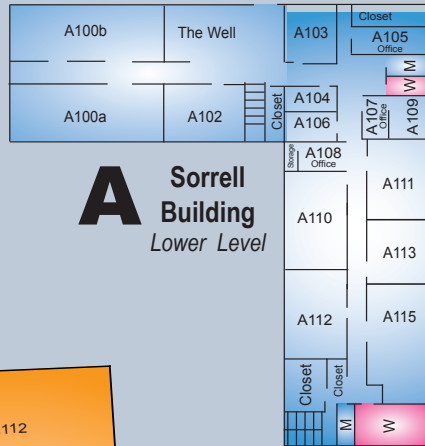

6910 Fayetteville Rd.  
Raleigh, NC 27603  
919.772.5864  
www.mid-way.com

**HWY 401**

**Sorrell Building**  
Upper Level  
**A**

**Family Life Center and Preschool Pavilion**  
Lower Level  
**E**

**Family Life Center and Preschool Pavilion**  
Upper Level  
**E**