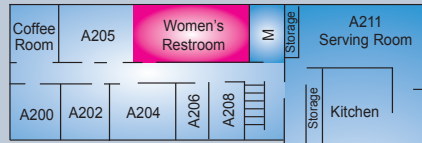

6910 Fayetteville Rd.  
Raleigh, NC 27603  
919.772.5864  
www.mid-way.com

**HWY 401**

**Sorrell Building**  
Upper Level  
**A**

**Family Life Center and Preschool Pavilion**  
Lower Level  
**E**

**Family Life Center and Preschool Pavilion**  
Upper Level  
**E**