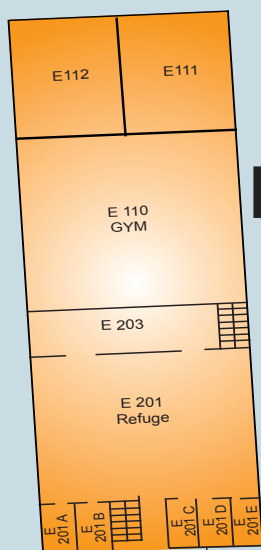

6910 Fayetteville Rd.
 Raleigh, NC 27603
 919.772.5864
 www.mid-way.com

A Sorrell Building
 Lower Level

Sorrell Building
 Upper Level
A

E Family Life Center and Preschool Pavilion
 Lower Level

D

E Family Life Center and Preschool Pavilion
 Upper Level