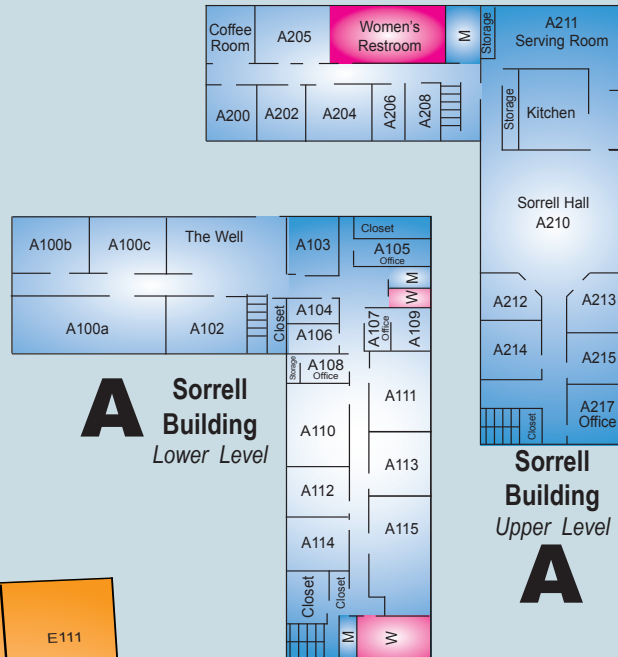

- E FAMILY LIFE CENTER**
- D PRESCHOOL PAVILION**
- A SORRELL BUILDING**
- B WORSHIP CENTER**

We Are Here to Help!
 If you need help finding a class, look for a greeter in one of the star * locations. We would love to assist you!

6910 Fayetteville Rd.
 Raleigh, NC 27603
 919.772.5864
 www.mid-way.com

A Sorrell Building
 Lower Level

Sorrell Building
 Upper Level
A

E Family Life Center and Preschool Pavilion
 Lower Level

D

E Family Life Center and Preschool Pavilion
 Upper Level