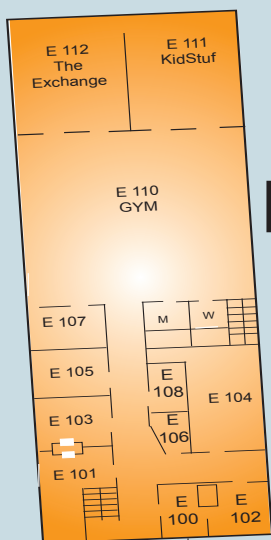

- E FAMILY LIFE CENTER**
- D PRESCHOOL PAVILION**
- A SORRELL BUILDING**
- B WORSHIP CENTER**

We Are Here to Help!
 If you need help finding a class, look for a greeter in one of the star * locations. We would love to assist you!

6910 Fayetteville Rd.
 Raleigh, NC 27603
 919.772.5864
 www.mid-way.com

A Sorrell Building
 Lower Level

Sorrell Building
 Upper Level
A

E Family Life Center and Preschool Pavilion
 Lower Level

D

E Family Life Center and Preschool Pavilion
 Upper Level