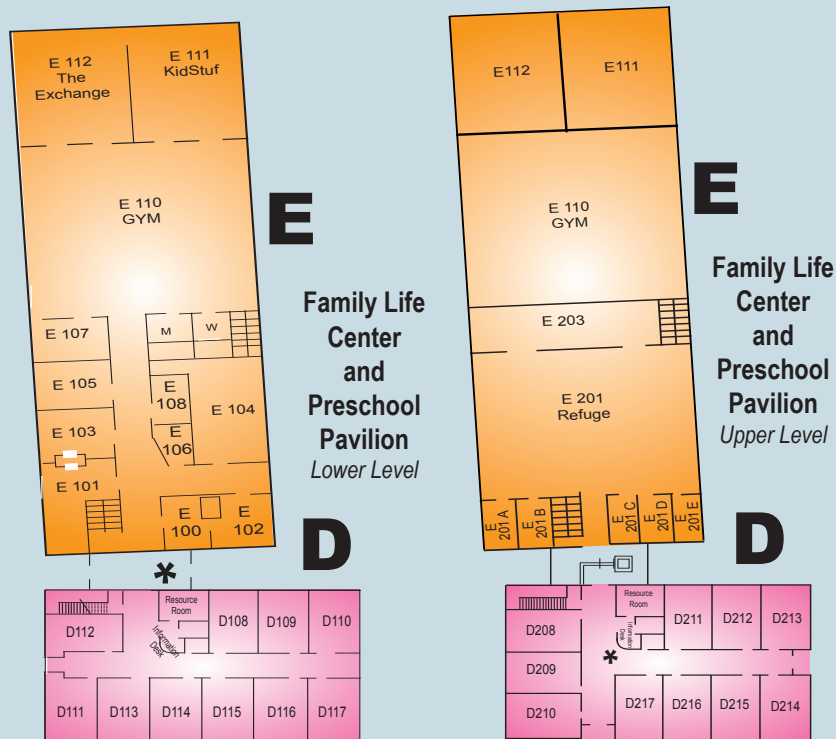

E FAMILY LIFE CENTER
D PRESCHOOL PAVILION
A SORRELL BUILDING
B WORSHIP CENTER

We Are Here to Help!
If you need help finding a class, look for a greeter in one of the star * locations. We would love to assist you!

6910 Fayetteville Rd.
Raleigh, NC 27603
919.772.5864
www.mid-way.com

HWY 401

Each Sunday morning, individuals meet in Small Groups to explore and discover the truths the Bible has for their everyday life. We call this "Small Group Bible Study."

A Small Group Bible Study is a community that exists to invite people into the family of faith, to connect them through relationships and to help them discover God's Word. You can find more information for different age groups and classes at any of our Welcome Centers which are located in the Atrium, the back of the Worship Center and in the Foyer. We would love for you to get involved.

Mid-Way's Service Schedule

SUNDAY AM

- 8:20am Early Hour Adult Small Group Bible Study Classes
- 9:30am Worship Service
- 9:45am Mid-Way Kids Small Group Bible Study Classes (Birth-5th Grade)
- 9:45am Adult & Teen Small Group Bible Study Classes
- 11:00am Worship Service
- Childcare (Birth - 2yrs)
- Wee-Worship (3yrs-K5)
- KidStuf (Grades 1st-5th)
- 11:15am Exchange/Adult Small Group Bible Study Classes

SUNDAY PM

- 5:00pm Adult Teacher's Meeting
- 6:00pm Worship Service
- Life University *
- Awana (2yr-5th Grade) *

WEDNESDAY PM

- 5:30-8:30pm Mid-Way Kids on Wednesdays (Birth - 5th Grade)
- 6:00-6:45pm Mid-Way Kids Teacher's Meetings
- 7:00-8:00pm Mid-Way's Mid-Week Service
- 7:00-8:00pm Refuge Teen Service for 6th-12th Grades
- 7:00-8:30pm Mid-Way Choir Practice
- 8:15-9:15pm The Exchange College & Young Adult Service

* Programs meet September through April